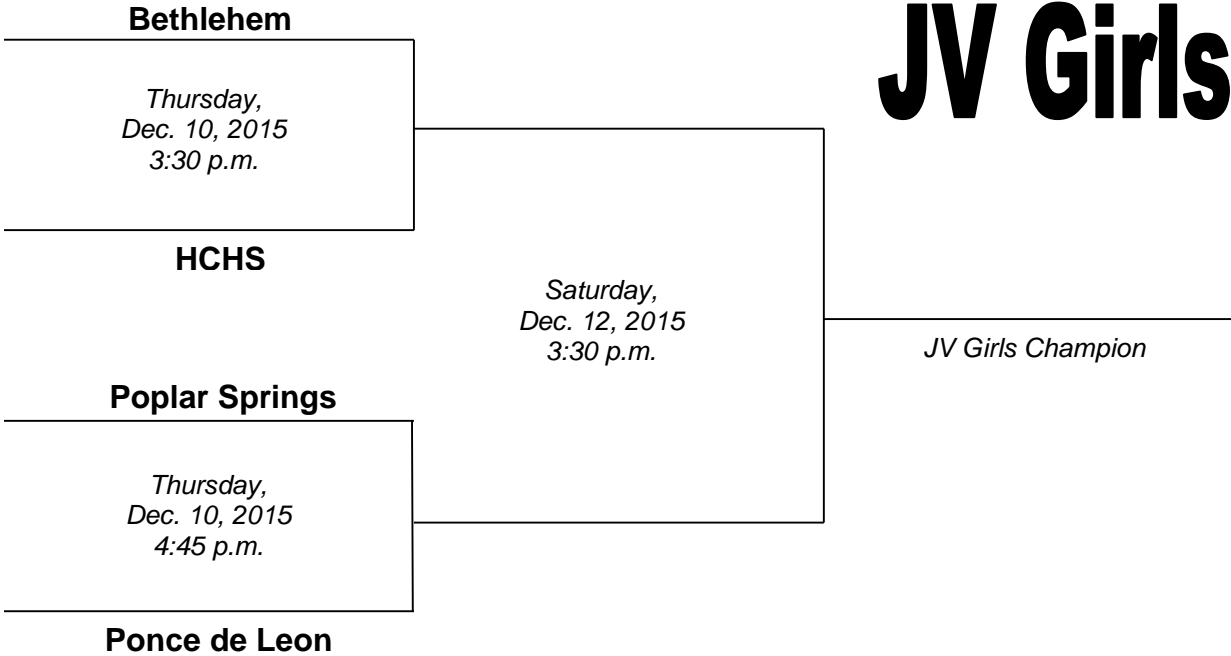

# JV Girls

# Varsity Girls

\*\*\*Bottom team on the bracket will be the home team.